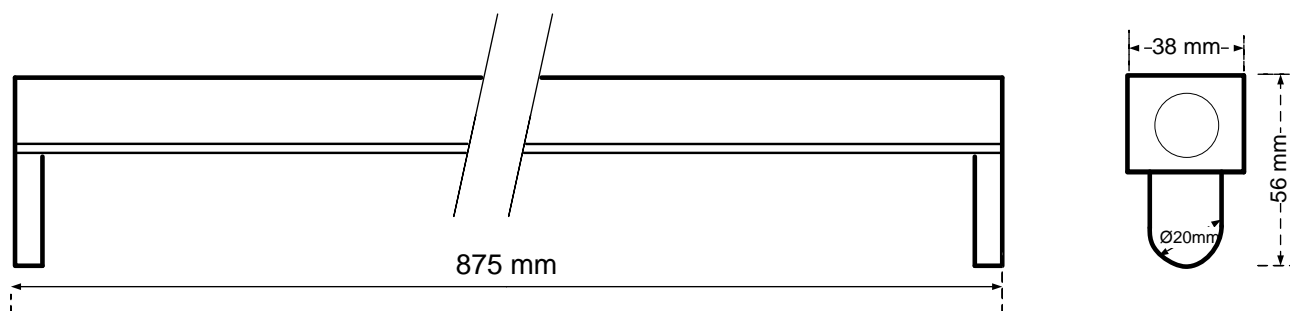

805-122

General Information

Order Code	805-122
Product Description	CYFELCO B T5 1X21 DIM
Application	Offices, shops, educational and public centres, etc.
Installation	Ceiling Surface Mounted Luminaire
Luminaire type	Slim Line Batten for T5 Lamps
Light Source	T5 Fluorescent Tube
Number of light sources	1 pc (not included)
Gear	Vossloh-Schwabe Dimmable Electronic Ballast (HF)
Dimming	Dimmable
Standards	2014/30/EU Electromagnetic Compatibility Directive 2014/35/EU Low Voltage Directive
CE mark	Yes
Warranty	X years

Electrical Data

Lamp Power	21 W
Input voltage	220-240 V
Input Frequency	50-60 Hz
Protection class	Class I

Mechanical Characteristics

Housing Material	Sheet steel 0,5mm
Surface Finish	White powder coating (RAL 9003)
Ingress protection code	IP 20 [Finger-protected]
Mechanical impact protection code	IK03
Dimensions LxWxH	875x38x56mm

Logistics

Packing	1 pc per resistant carton
Net weight	xx kg
Gross weight	xx kg
Volume	Xx m ³

Dimensional Drawing

ELMASCO INDUSTRIES S.A.

Head Office : 44 K. Palama, 14343 N. Chalkidona, Athens, Greece

Production Plant : Ag. Adrianos, 21100 Nafplio, Greece